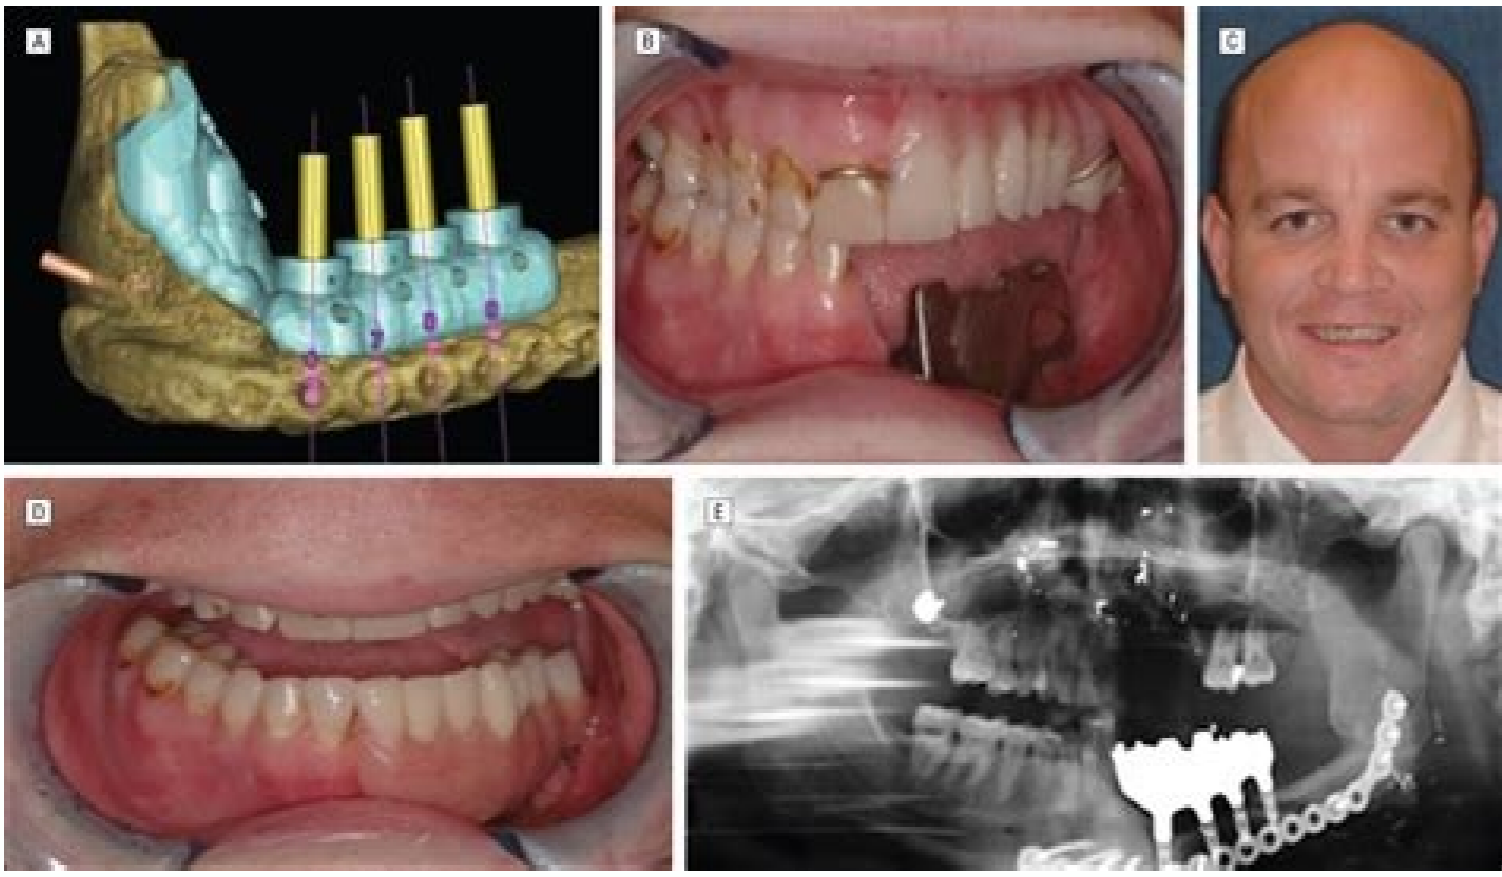

```
Wireless LAN adapter Local Area Connection* 3:
Media State . . . . . : Media disconnected
Connection-specific DNS Suffix . . . . . :
Wireless LAN adapter Wi-Fi:
Connection-specific DNS Suffix . . . . . : hsd1.in.comcast.net
IPv6 Address. . . . . : 2601:805:8301:ad51:b43f
IPv6 Address. . . . . : 2601:805:8301:ad51:f964:edce:8d82:7feb
Temporary IPv6 Address. . . . . : 2601:805:8301:ad51:c6f:bc47:8fca:ad82
Link-local IPv6 Address . . . . . : fe80:f964:edce:8d82:7feb20
IPv4 Address. . . . . : 10.0.0.158
Subnet Mask . . . . . : 255.255.0.0
Default Gateway . . . . . : fe80::22f1:9eff:fe0:b59d20
10.0.0.1

Ethernet adapter Bluetooth Network Connection:
Media State . . . . . : Media disconnected
Connection-specific DNS Suffix . . . . . :
C:\temp>
```

$-b + \sqrt{b^2 - \cos^2 a}$ www.mtg.in | June 2016 | Pages 92 | ₹ 30

Karnataka CET SOLVED PAPERS Kerala PET

MATHEMATICS today

India's #1 MATHEMATICS MONTHLY for JEE (Main & Advanced)

$(x+y)^2 = x^2 + 2xy + y^2$

MATHS MUSING
10 GREAT PROBLEMS
To Stimulate Creative & Critical Thinking

BRAIN @ WORK

QUANTITATIVE APTITUDE

MATH ARCHIVES
 $(x+y)^2 = x^2 + 2xy + y^2$

ACE
YOUR WAY CLASS XI & XII

Trust of more than 1 Crore Readers Since 1983

mtg

You Ask ?
DownMagaz .COM

Basic of computer network and internet. Basic of computer network and operating system. Basic of computer network pdf. Basic of computer network ppt. Basic of computer networking tutorial. Basic of computer network in hindi. Basic of computer network mcq. Basic of computer network mcq pdf.